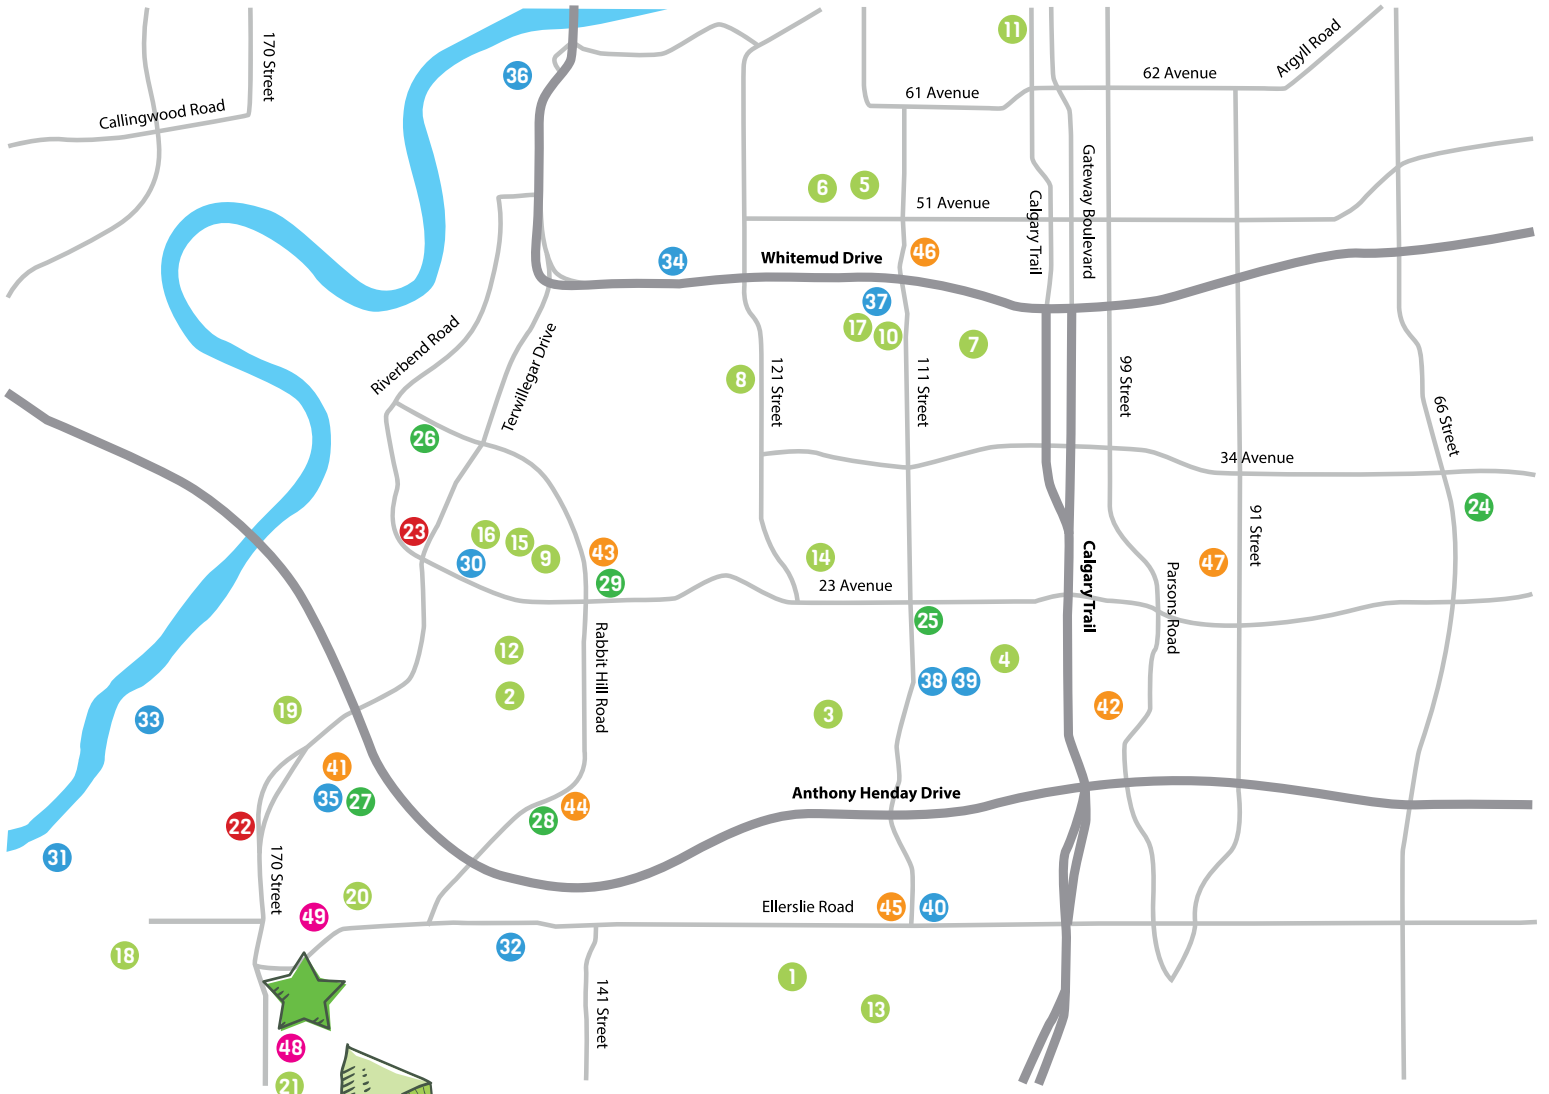

BRINGING THE GOOD
LIFE TO EVERY SEASON

PICTURE PERFECT
COMMUNITY LIVING

15 minutes to the airport

5 minutes to shopping

Fun all the time

THE GOOD LIFE... WITHIN REACH

Glenridding Heights is a neighbourhood that emphasizes how enjoyable life can be with walking trails, a four season park and a stylish selection of homes for your lifestyle. Outside your neighbourhood, within your community, there are an abundance of amenities to make your life convenient – you are within five minutes of shopping, schools and major roadways.

SUMMER Enjoy Glenridding Heights Park during the Summer, as you read a book on the park bench, watch your children play soccer, roller blade on the paths or have a neighbourhood cookout. Enjoy park space in your neighbourhood year-round.

FALL Relish in the last days of warm weather by visiting the Glenridding Heights playground in the Fall. Push your children on the swings, take a walk along the paths, gaze up at the stars or watch the leaves turn from green to the vibrant colours of Fall. Change your activities with each season.

WITHIN YOUR COMMUNITY

Area Amenities Map

SCHOOLS

Public Primary Schools

ELEMENTARY

- 1 Johnny Bright (K-7)
- 2 Esther Starkman (K-7)
- 3 George P. Nicholson (K-6)
- 4 Keheewin (K-6)
- 5 Lendrum (K-6)

JUNIOR HIGH